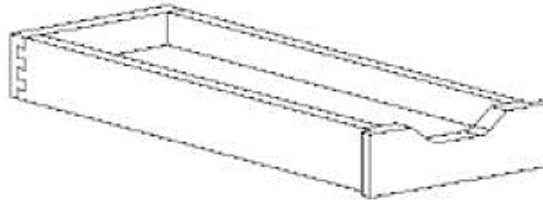

Accessories

ROT
Width:12,15,18,21,24,27,30,33,36
Depth:21
Height:4 1/2