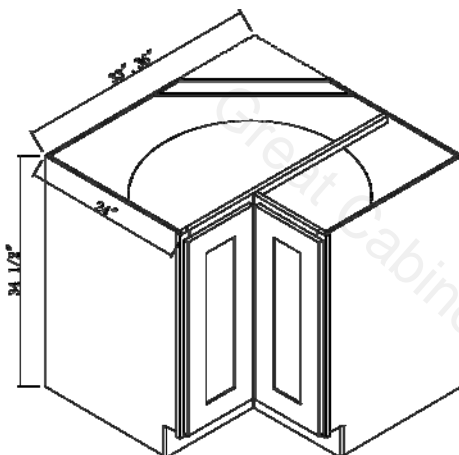

Base Spice Rack Cabinet

Item	W	H	D
BSR09	9	34.5	24

36" Farm Sink Base

Item	W	H	D
FSB36	36	34.5	24

Base Cabinet 1 Drawer, 2 Door

Item	W	H	D
SB30	30	34.5	24
SB33	33	34.5	24
SB36	36	34.5	24
SB39	39	34.5	24
SB42	42	34.5	24
SB48	48	34.5	24

Base Cabinet 1 Drawer

Item	W	H	D
FD24	24	34.5	24
FD30	30	34.5	24
FD33	33	34.5	24
FD36	36	34.5	24

Diagonal Corner Cabinet

Item	W	H	D
BDC36	36	34.5	24

Base Easy Reach Cabinet

Item	W	H	D
BLC33	33	34.5	24
BLC36	36	34.5	24

Diagonal Sink Cabinet

Item	W	H	D
NCSB42	42	34.5	24

Open Wine Cabinet

Item	W	H	D
BSDC06	6	34.5	24