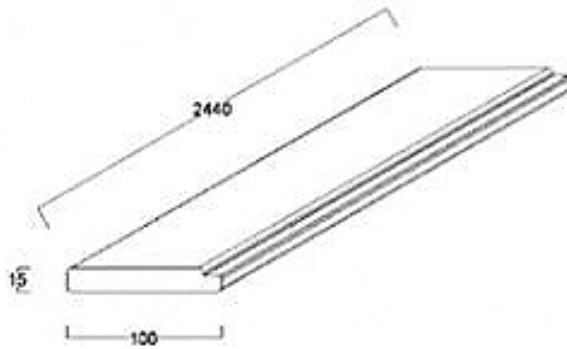

Accessories

DM8-B
width:4
Depth:3/5
Height:8'