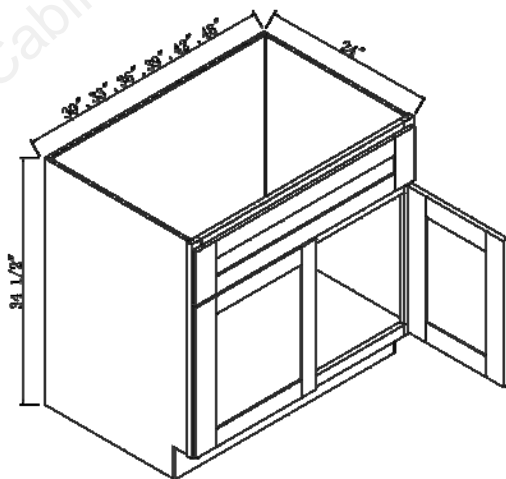

Base Spice Rack Cabinet

Item	W	H	D
BSR09	9	34.5	24

36" Farm Sink Base

Item	W	H	D
FSB36	36	34.5	24

Base Cabinet 1 Drawer, 2 Door

Item	W	H	D
SB30	30	34.5	24
SB33	33	34.5	24
SB36	36	34.5	24
SB39	39	34.5	24
SB42	42	34.5	24
SB48	48	34.5	24