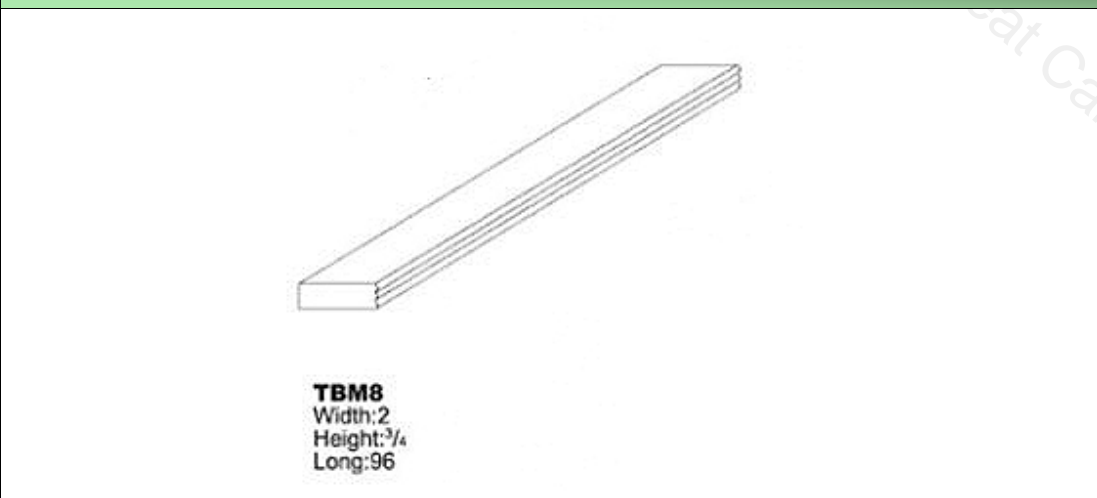

VAS48

Accessories

无花方块  
width:3  
Depth:3/4  
Height:4

Accessories

Accessories

Accessories

Accessories

**RWF**  
Width:3,6  
Depth:3/4  
Height:30,36,42