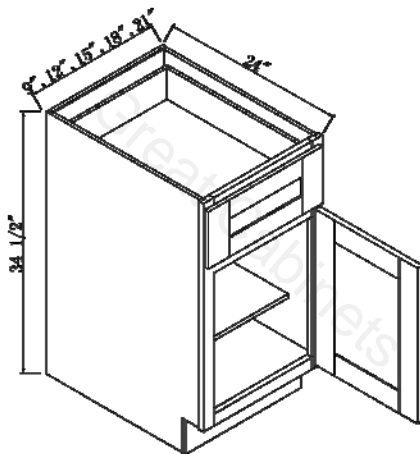

Base Cabinets

Wall Cabinet Coding

B30

B: Cabinet Code

30: Cabinet Width

Notes:

- Standard wall cabinets are 24" deep and 34.5" high.
- Add door thickness for total cabinet depth.
- Please refer to the Products by Cabinet Line chart to determine which products are carried for each cabinet line.

Single Door Standard Base

Item	W	H	D
B9	9	34.5	24
B12	12	34.5	24
B15	15	34.5	24
B18	18	34.5	24
B21	21	34.5	24