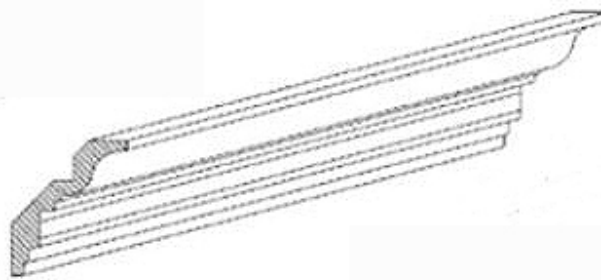

Accessories

Accessories

**GC(L)**  
width:5 1/2  
Depth:7 2/5  
Height:14 1/2

Accessories

**Chrysanthemum piece**  
Width:3

Accessories

**CCM8**  
Width:4  
Height:3 1/2  
Long:96

Accessories