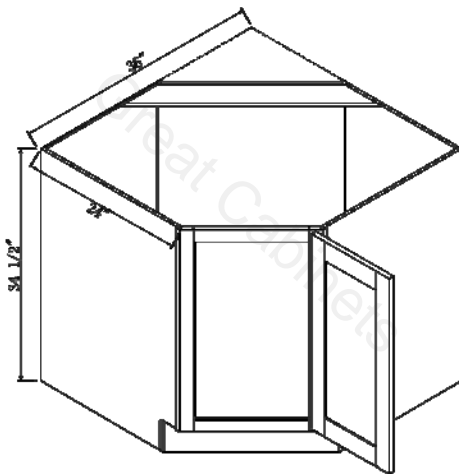

Diagonal Corner Cabinet

Item	W	H	D
BDC36	36	34.5	24