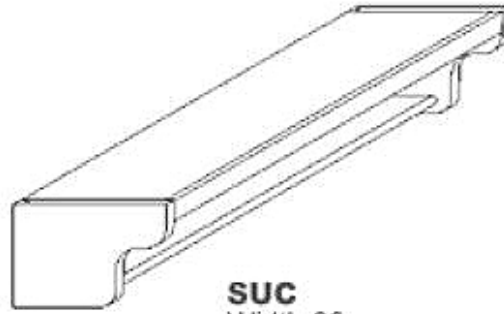

Accessories

Accessories

**GC(L)**  
width:5 1/2  
Depth:7 2/5  
Height:14 1/2

Accessories

**Chrysanthemum piece**  
Width:3

Accessories

**CCM8**  
Width:4  
Height:3 1/2  
Long:96

Accessories

Width: 27  
Height:28 (3/5)

Accessories

**BF**  
Width:3,6  
Depth:3/4  
Height:34 1/2

Accessories

**ACM8**  
Width:2  
Height:3/4  
Long:96

Accessories

**VAL**  
Width:30,36,42,48,54,60,72

Accessories