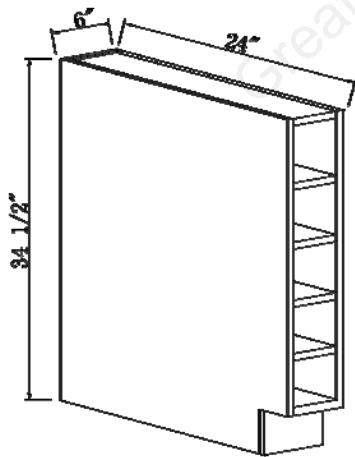

Base Spice Rack Cabinet

Item	W	H	D
BSR09	9	34.5	24

36" Farm Sink Base

Item	W	H	D
FSB36	36	34.5	24

Base Cabinet 1 Drawer, 2 Door

Item	W	H	D
SB30	30	34.5	24
SB33	33	34.5	24
SB36	36	34.5	24
SB39	39	34.5	24
SB42	42	34.5	24
SB48	48	34.5	24

Base Cabinet 1 Drawer

Item	W	H	D
FD24	24	34.5	24
FD30	30	34.5	24
FD33	33	34.5	24
FD36	36	34.5	24

Diagonal Corner Cabinet

Item	W	H	D
BDC36	36	34.5	24

Base Easy Reach Cabinet

Item	W	H	D
BLC33	33	34.5	24
BLC36	36	34.5	24

Diagonal Sink Cabinet

Item	W	H	D
NCSB42	42	34.5	24

Open Wine Cabinet

Item	W	H	D
BSDC06	6	34.5	24