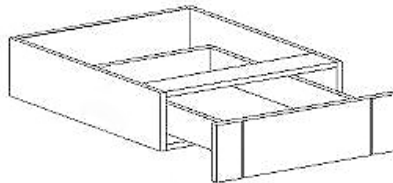

Accessories

**SGH**  
Width:30,33,36  
Depth:12  
Height:1 3/4

Accessories

**ROT**  
Width:12,15,18,21,24,27,30,33,36  
Depth:21  
Height:4 1/2

Accessories

**BKD**  
width:24,27,30,33,36  
Depth:21  
Height:7 1/2