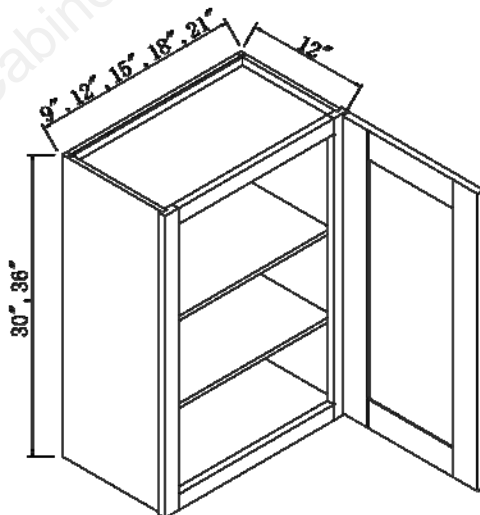

## Wall Cabinet Coding

Standard (12" Deep), W3036

W: Cabinet Code

30: Cabinet Width

36: Cabinet Height

Notes:

- Standard wall cabinets are 12" deep.
- Add door thickness for total cabinet depth.
- Please refer to the Products by Cabinet Line chart to determine which products are carried for each cabinet line.

## 42" High Single Door Wall

Item	W	H	D
W942	9	42	12
W1242	12	42	12
W1542	15	42	12
W1842	18	42	12
W2142	21	42	12

## 30"-36" High Single Door Wall

Item	W	H	D	Item	W	H	D
W930	9	30	12	W936	9	36	12
W1230	12	30	12	W1236	12	36	12
W1530	15	30	12	W1536	15	36	12
W1830	18	30	12	W1836	18	36	12
W2130	21	30	12	W2136	21	36	12

12" High Single Door Wall