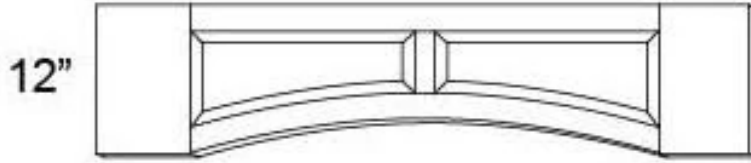

Valance - Recessed Panel