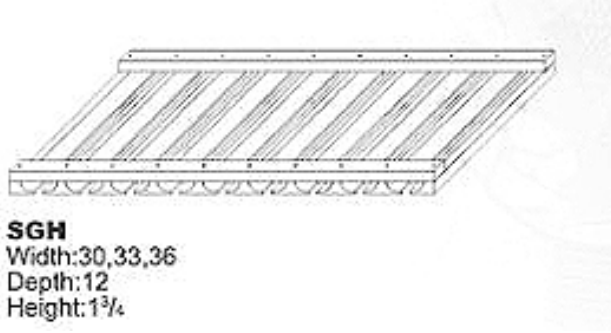

Accessories

SGH
Width:30,33,36
Depth:12
Height:1 3/4