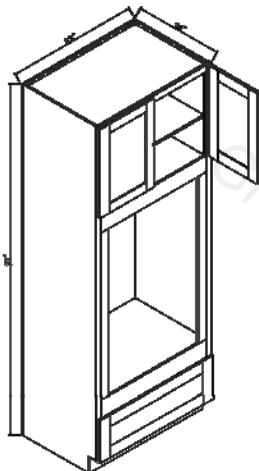

Oven Cabinet (Includes 1 Drawer)