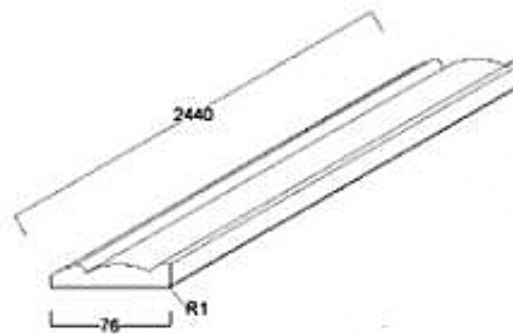

Accessories

**IVI 8**  
Width:2  
Height:1/4  
Long:96

Accessories

**DWR**  
Width:3  
Depth:24  
Height:34 1/2

Accessories

**DM8-K**  
width:2  
Depth:3/5  
Height:8'

Accessories

**DM8-H**  
**DM8-T**  
width:3  
Depth:3/5  
Height:8'

Accessories

**DM8-G**  
width:2  
Depth:3/5  
Height:8'

Accessories

**DM8-B**  
width:4  
Depth:3/5  
Height:8'

Accessories

**DM8-A**  
width:3  
Depth:3/5  
Height:8'

Accessories

**CTM8**  
Width:2  
Height:3/4  
Long:96

Accessories

Accessories

**GC(L)**  
width:5 1/2  
Depth:7 2/5  
Height:14 1/2

Accessories

**Chrysanthemum piece**  
Width:3

Accessories

**CCM8**  
Width:4  
Height:3 1/2  
Long:96

Accessories