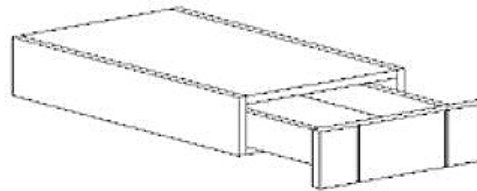

Accessories

KDD
Width:15,18,21,24,27,30,33,36
Depth:21
Height:4

Accessories