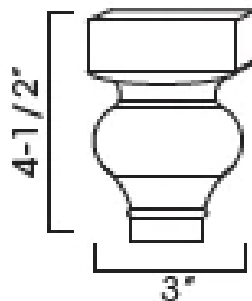

## Corbel Large

SMALL: **CORBEL 54**  
LARGE: **CORBEL 59**

Corbel Large

**CORBEL 56**  
**CORBEL 57**

Corbel Small

SMALL: **CORBEL 54**  
LARGE: **CORBEL 59**

Decorative LEG

**LEG-SMALL52**  
**HALF LEG**

VAS48

Accessories

无花方块  
width:3  
Depth:3/4  
Height:4

Accessories

Accessories

Accessories

Accessories

**RWF**  
Width:3,6  
Depth:3/4  
Height:30,36,42