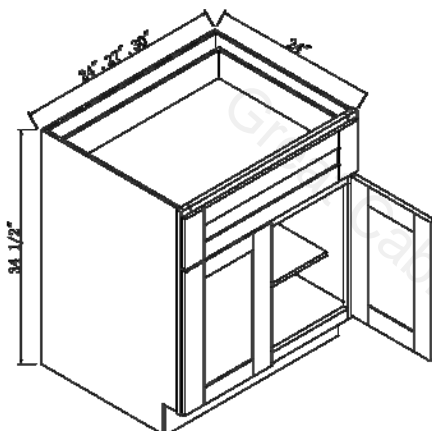

Double Door Standard Base

Item	W	H	D
B24	24	34.5	24
B27	27	34.5	24
B30	30	34.5	24