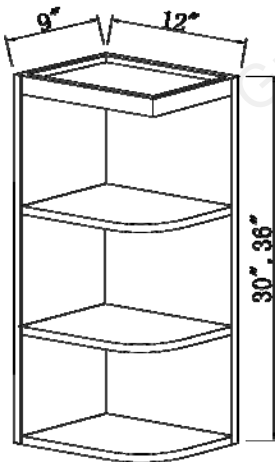

Open End Wall Cabinet

Item	W	H	D
WES0930L	9	30	12
WES0936L	9	36	12