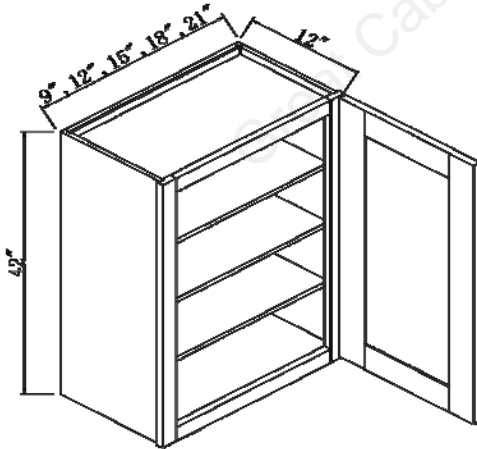

Wall Cabinets

Wall Cabinet Coding

Standard (12" Deep), W3036

W: Cabinet Code

30: Cabinet Width

36: Cabinet Height

Notes:

- Standard wall cabinets are 12" deep.
- Add door thickness for total cabinet depth.
- Please refer to the Products by Cabinet Line chart to determine which products are carried for each cabinet line.

42" High Single Door Wall

Item	W	H	D
W942	9	42	12
W1242	12	42	12
W1542	15	42	12
W1842	18	42	12
W2142	21	42	12