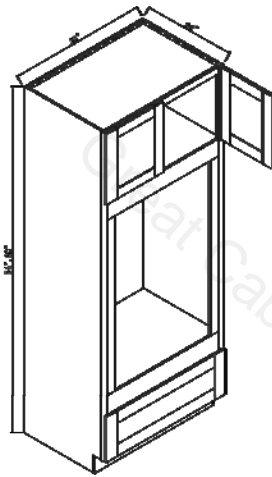

Pantry Cabinets

Pantry Cabinet Coding

P2496

P: Cabinet Code

24: Cabinet Width

96: Cabinet Height

Notes:

- Standard pantry cabinets are 24" deep.
- Add door thickness for total cabinet depth.
- Please refer to the Products by Cabinet Line chart to determine which products are carried for each cabinet line.

Oven Cabinet (Includes 1 Drawer)